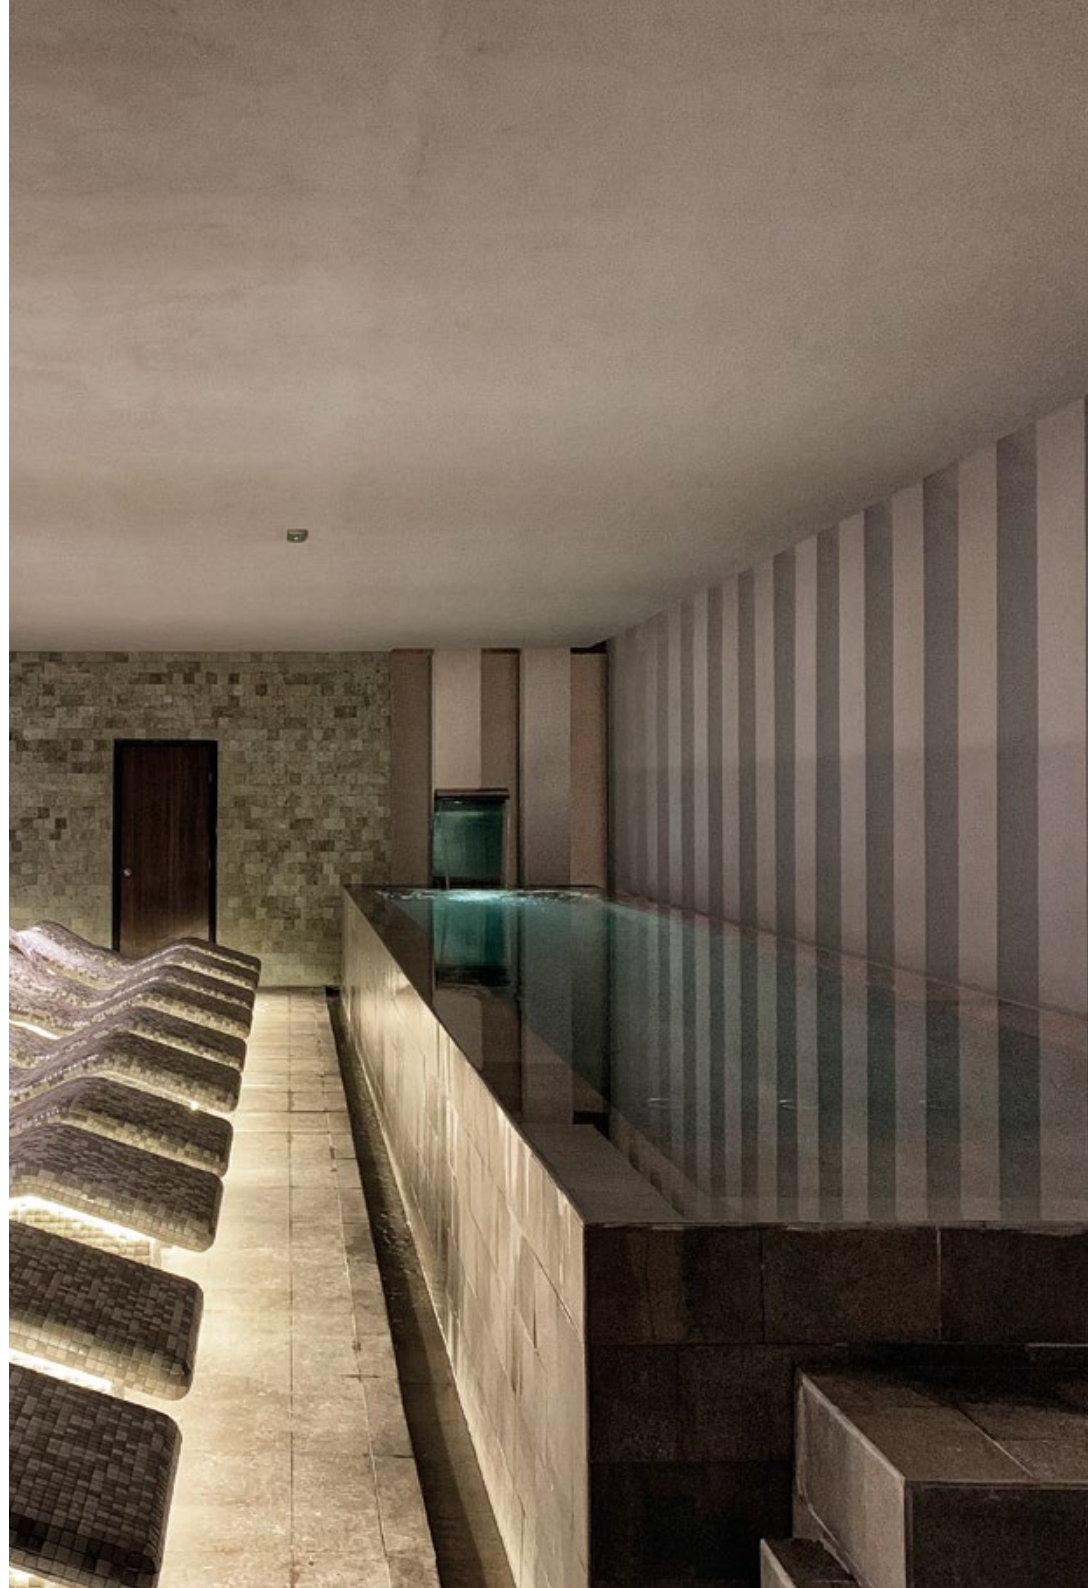

TODAGRES®
THE TECHNICAL PORCELAIN COMPANY