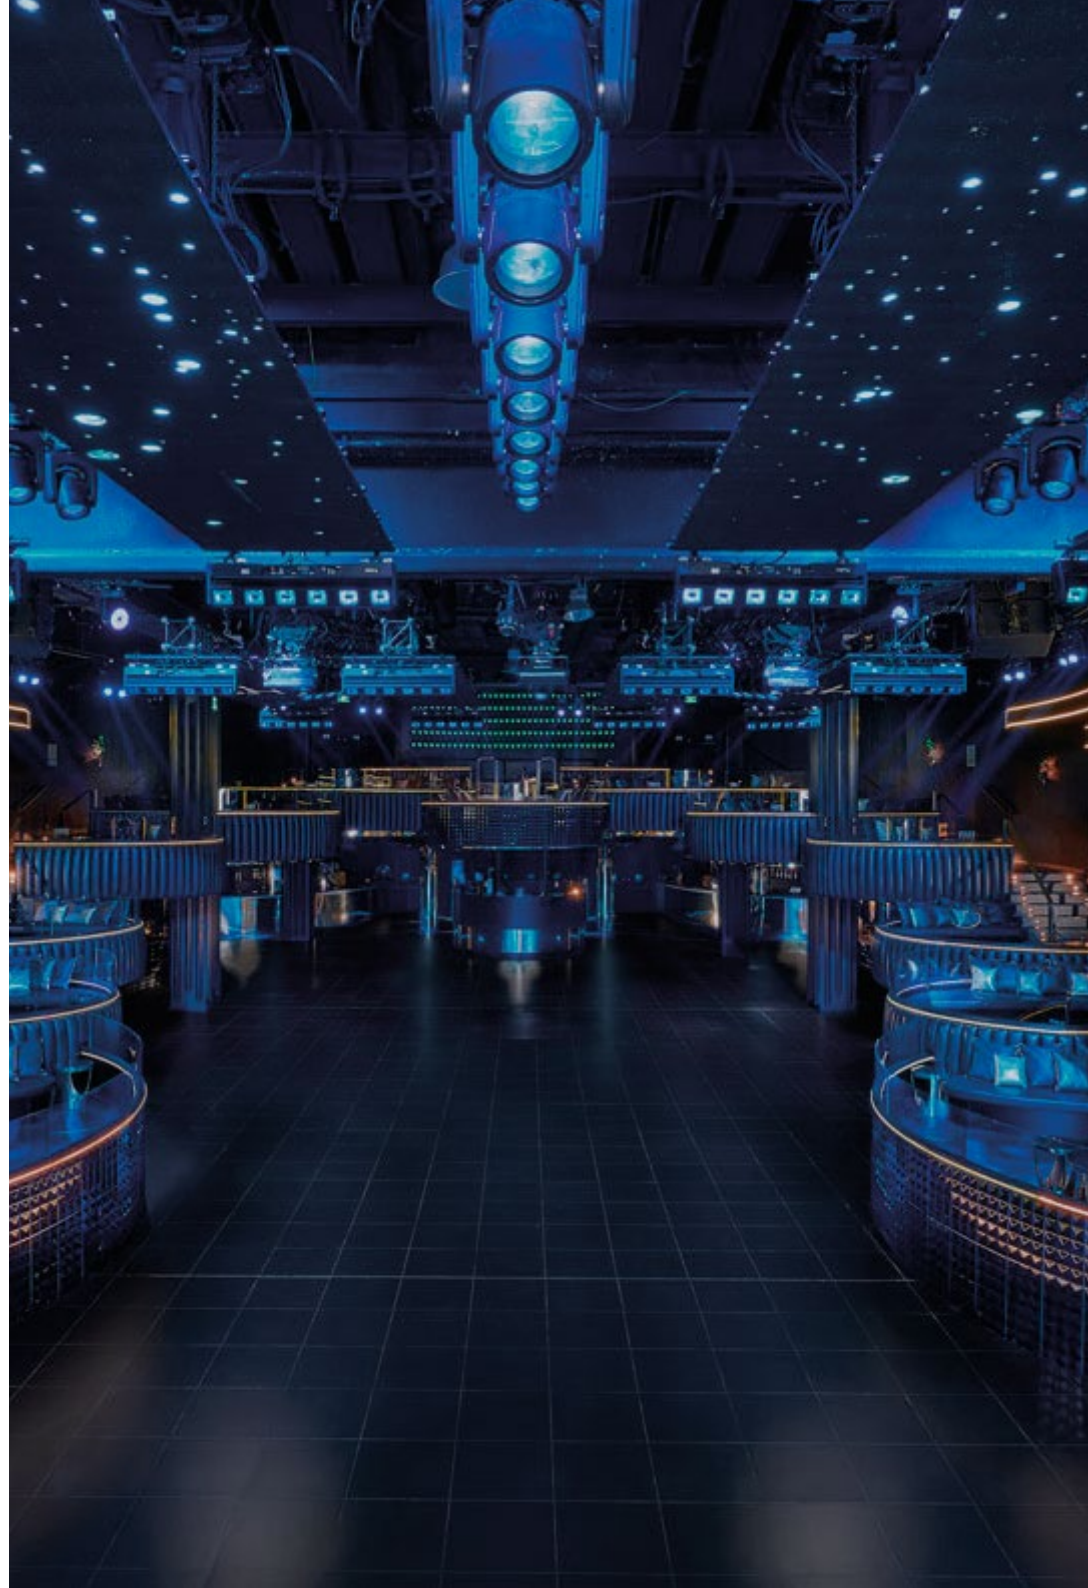

ORIENT PALAST BAR
WURZBURGO, GERMANY
COLORS WHITE - BLACK
30X60

HOSTELERÍA
HOSTELRY

DISCOTECA HI
IBIZA, SPAIN
COLORS BLACK
60X60

TODAGRES[®]
THE TECHNICAL PORCELAIN COMPANY

RESIDENCIAL |
RESIDENCIAL

TODAGRES[®]
THE TECHNICAL PORCELAIN COMPANY